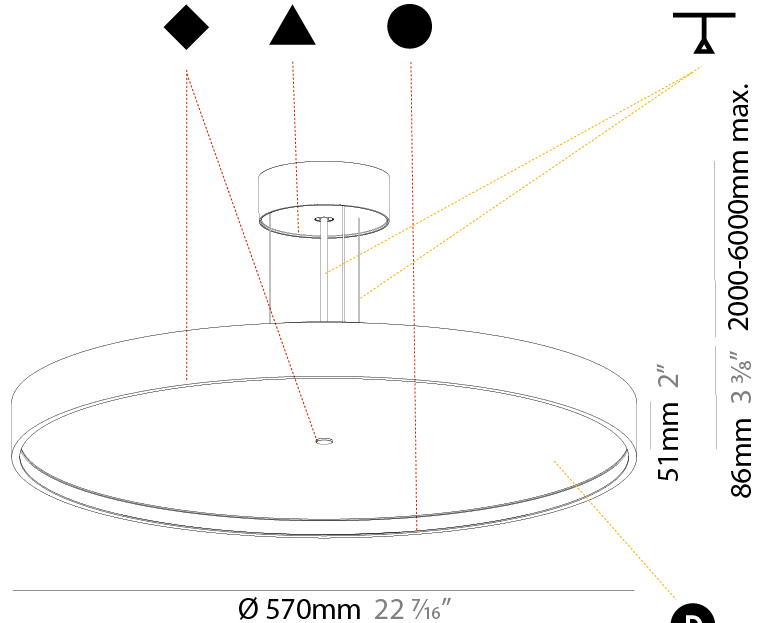

GENERAL

Series: Sign Diva
Subseries: Sign Diva Korona
Brand: Prolicht
Division: Architectural
Mounting Type: Suspension
Mounting Location: Ceiling
Subcategory: Pendant

PHYSICAL

Shape: Round
Diameter (mm): 570
Diameter (in): 22 7/16
Height (mm): 86
Height (in): 3 3/8
Light Distribution: Direct / Indirect
Weight (kg): 8.812
Weight (lbs): 19.43
Diffuser: PMMA - Opal / Micro-Prism / Sparkling Secret / Vintage Industrial
Fixture Finish: SSR / BKV / CWI / CRY / HAB / UFT / ITA / RUA / FTG / MYG / LOD / PUS / FRO / FUP / KIA / POP / BLS / SPG / MEY / GOH / GUM / CHC / COM / ABZ / JAG / OBR / MOS / ROR
Fixture Material: Extruded Aluminum / Steel
Cable Details: 2,000mm/78 3/4" or 6,000mm/236 1/4" Transparent Cable

ELECTRICAL

Lamp Type: LED (Zhaga Standard)
Input Wattage (W): 67
Total Output Wattage (W): 60.9
Dimming: Tri-Mode (Non-Dimming and Phase Dimming (120Vac only) and 0-10V Dimming)
Driver Included: Yes
Driver Location: Integrated
Driver Type: Constant Current - Universal
Driver Class: Class 2
Input Voltage (V): 120 - 277
Constant Current (MA): 350

LED

Color Temperature (°K): 2700 / 3000 / 3500 / 4000
Max. Delivered Lumen (lm): 6632 / 6728 / 6812 / 6951
Nominal Lumen (lm): 9097 / 9229 / 9344 / 9535
CRI: >90 CRI
Lamp Life (hrs): 50000

OPTICAL

RATINGS AND CERTIFICATIONS

Certified By: Certified for North American Standards
IP rating: IP20