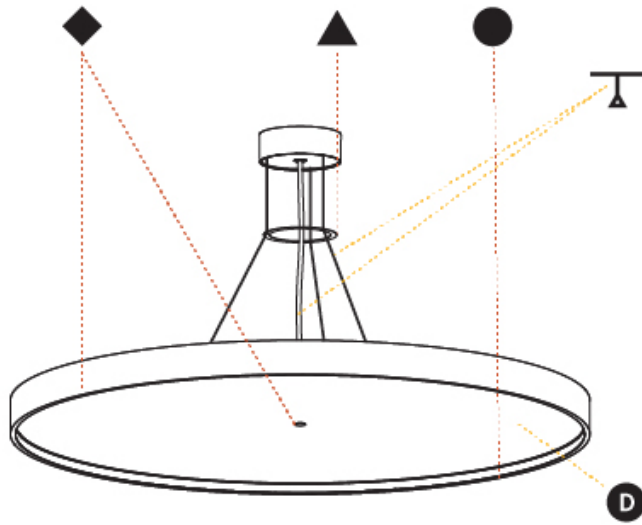

SIGN DIVA KORONA SUSPENSION

A300015-

PROJECT	_____
TYPE	_____
SPECIFIER	_____
QUANTITY	_____
DATE	_____

A